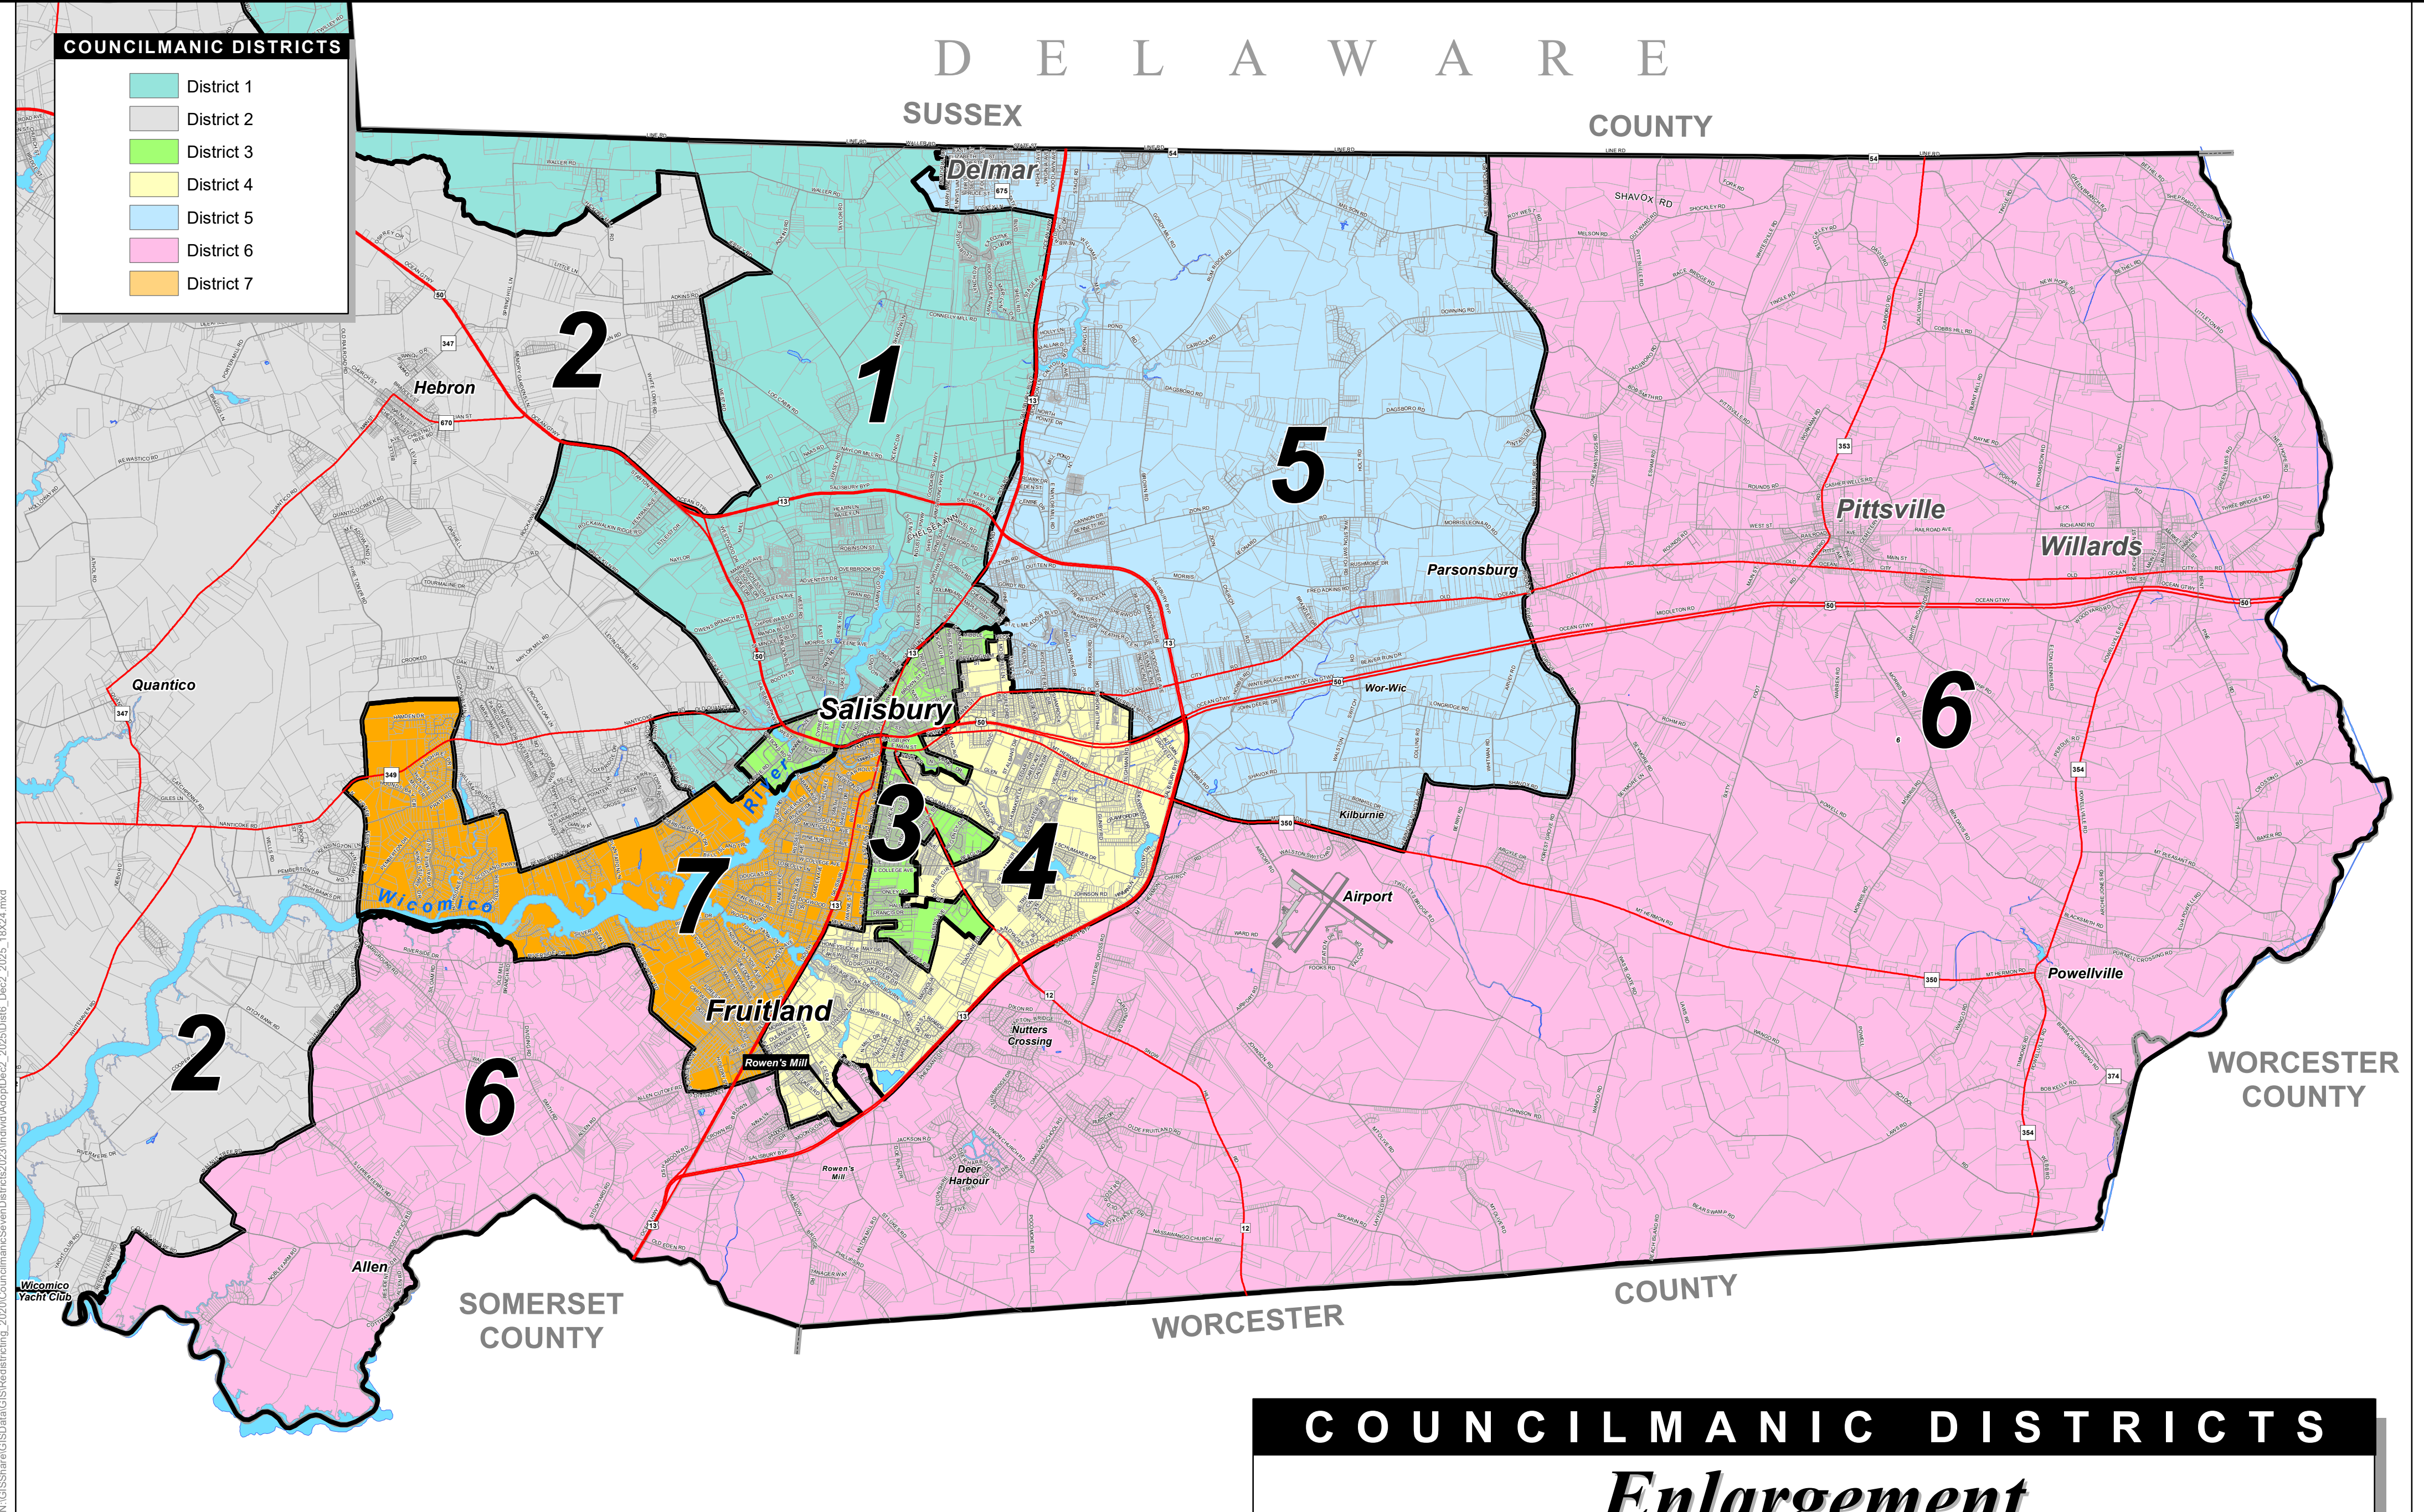

WICOMICO COUNTY

DELAWARE
SUSSEX COUNTY

COUNCILMANIC DISTRICTS

- District 1
- District 2
- District 3
- District 4
- District 5
- District 6
- District 7

N:\GIS\Share\GISData\GIS\Redistricting_2020\CouncilmanicSevenDistricts2023\Individual\AdoptDec2_2025\Dist6_2025_18x24.mxd

0 0.5 1 2 3
Scale in Miles

COUNCILMANIC DISTRICTS

Enlargement - District Six -

As adopted by the Wicomico County Council December 2, 2025
Resolution #235 - 2025 For The 2026 Election