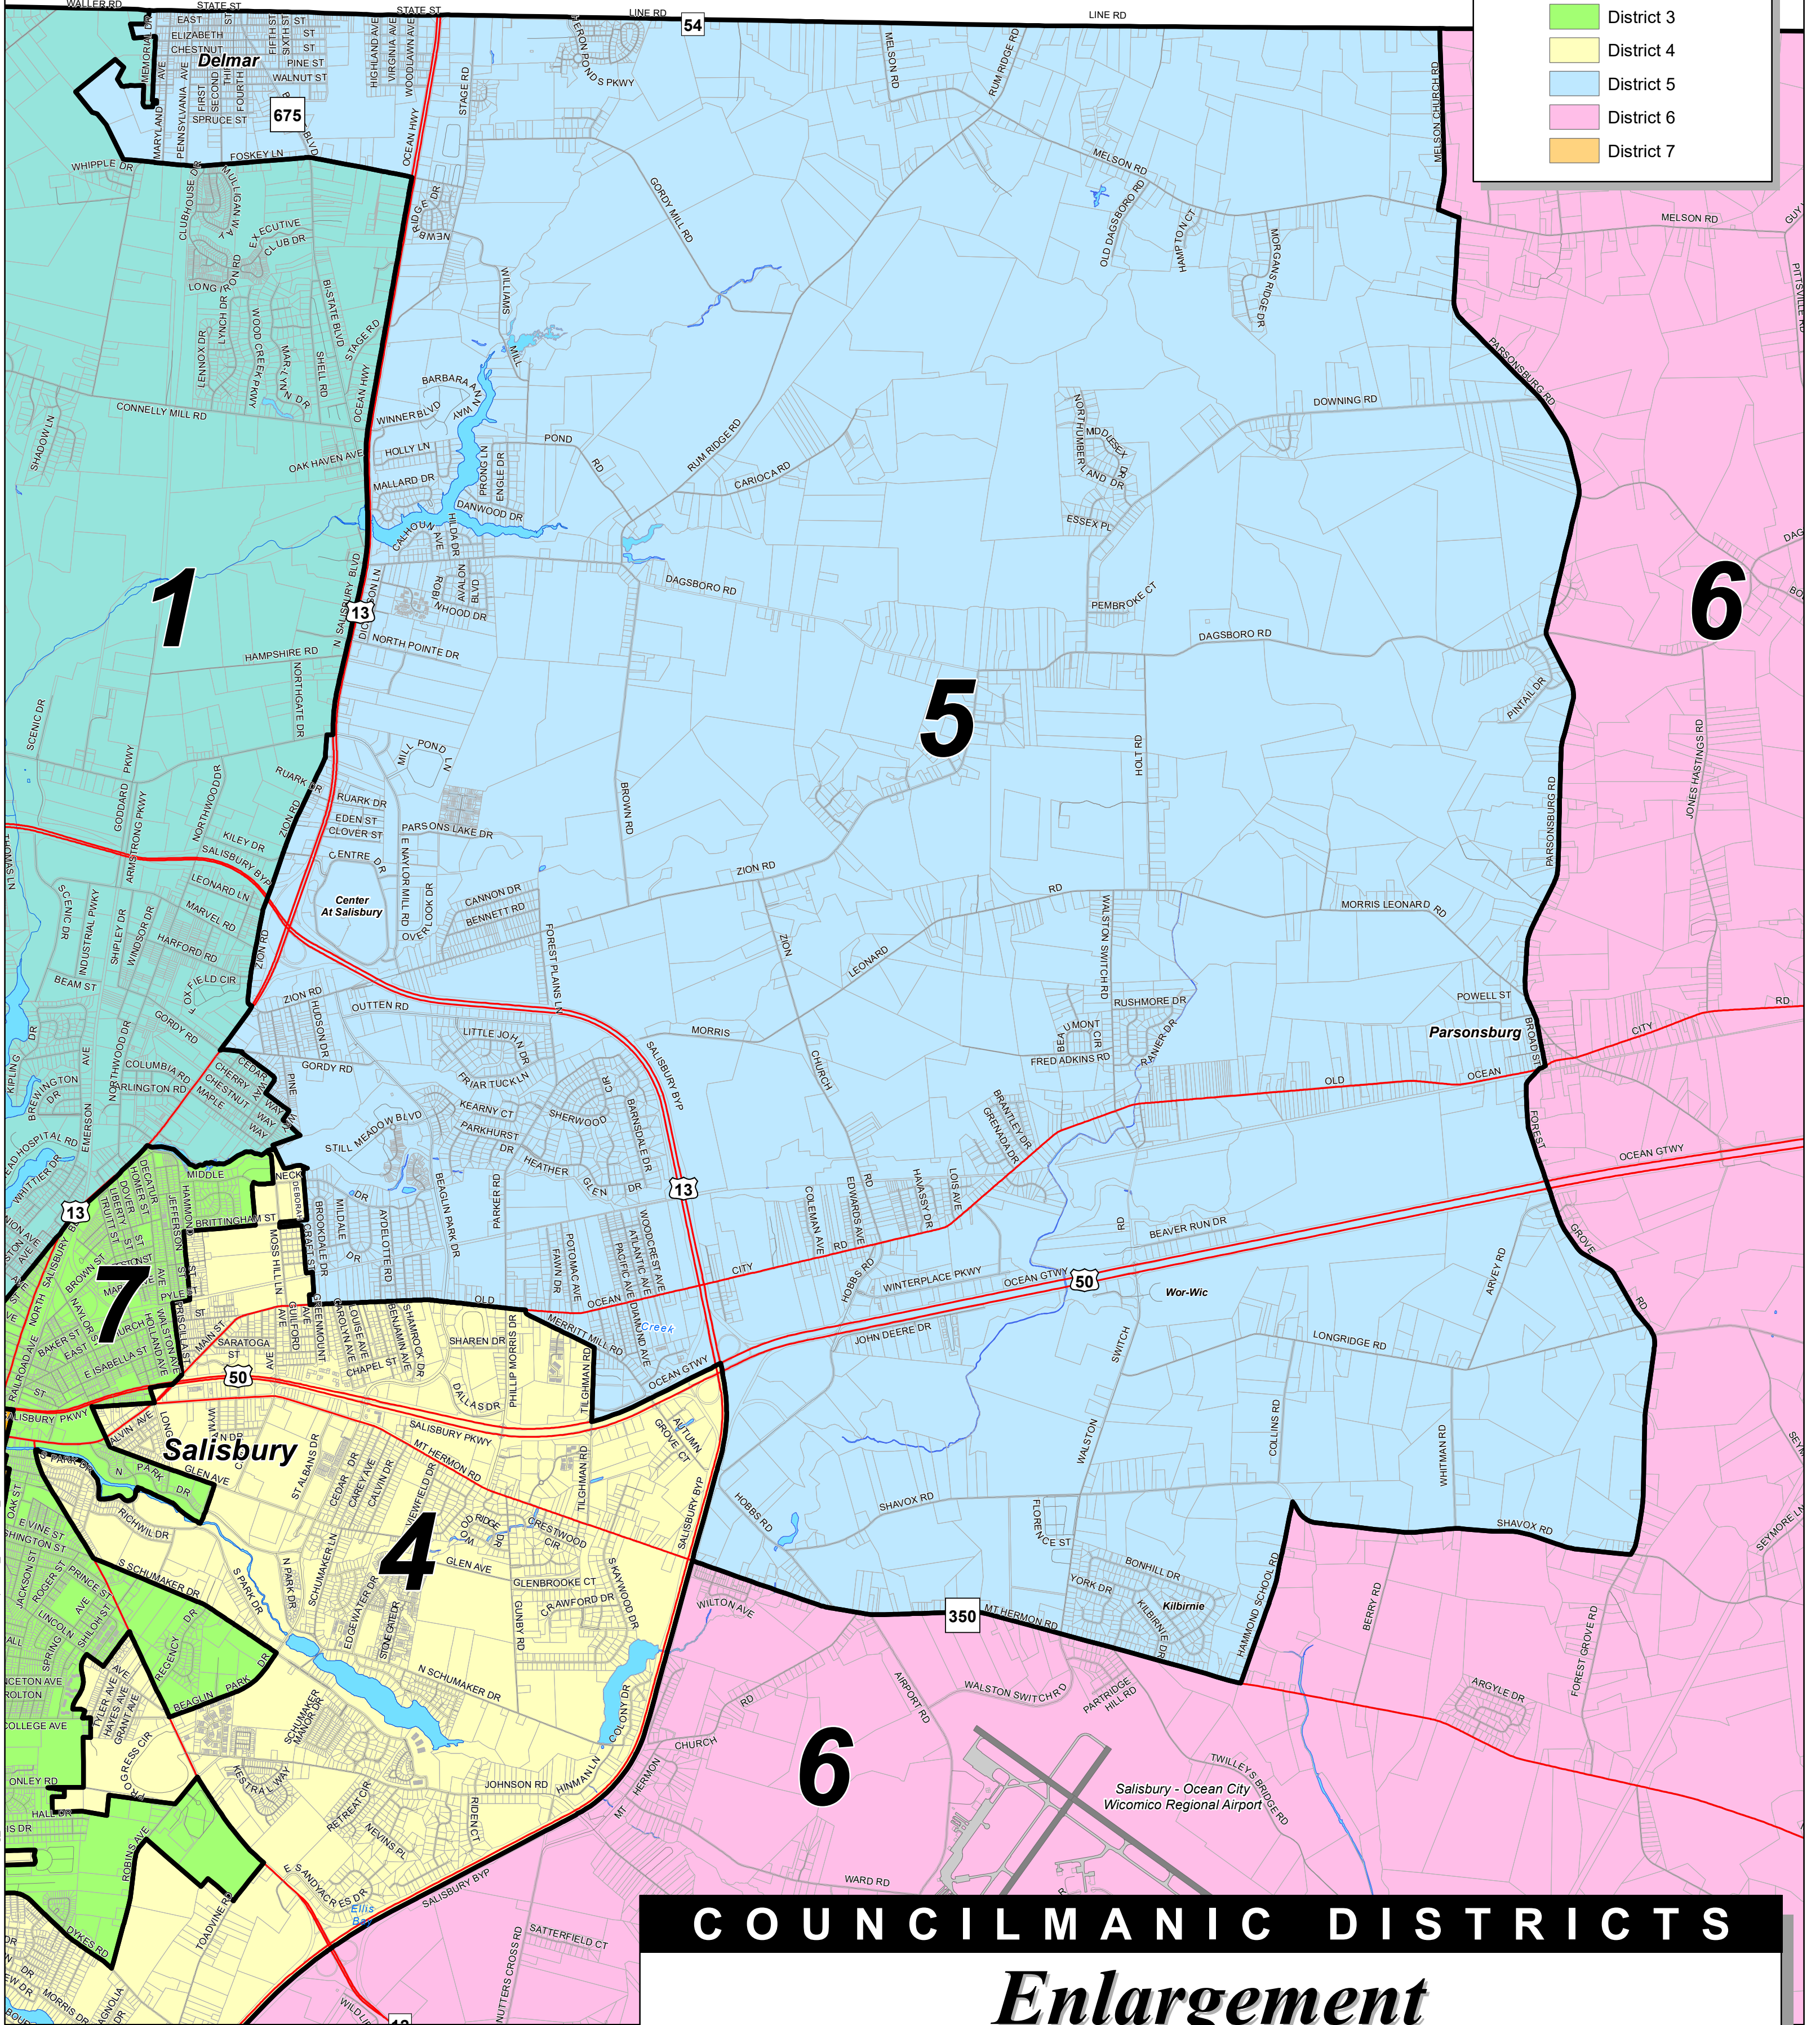

WICOMICO COUNTY

DELAWARE
SUSSEX COUNTY

COUNCILMANIC DISTRICTS

- District 1
- District 2
- District 3
- District 4
- District 5
- District 6
- District 7

Wicomico County Planning Office

COUNCILMANIC DISTRICTS

*Enlargement
- District Five -*

As adopted by the Wicomico County Council December 2, 2025
Resolution #235 - 2025 For The 2026 Election